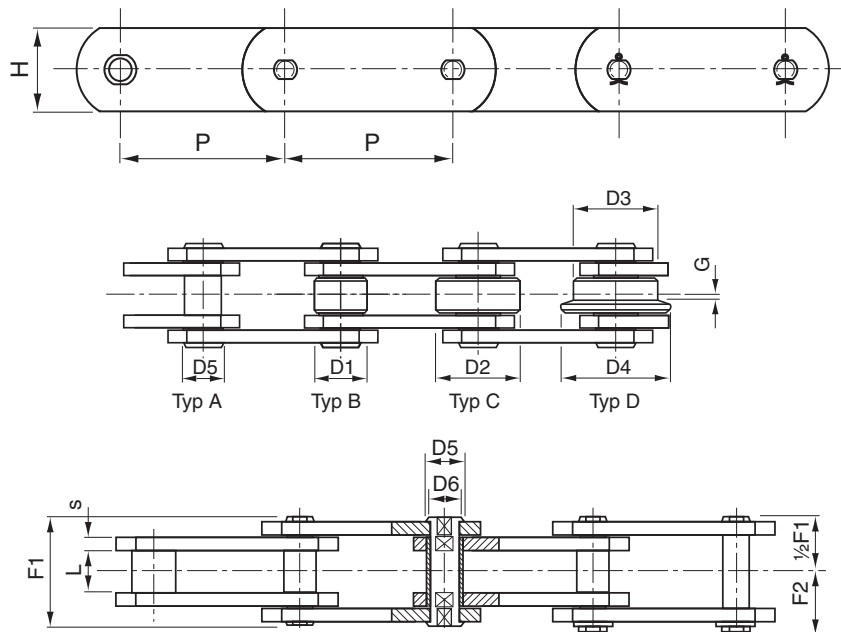

Dopravní řetězy - Conveyor Chains

Série FV - FV Series

Dopravní řetězy metrické - Metric Conveyor Chains (DIN 8165)

Standardní provedení Série FV - Standard FV Series Solid Pin

Standardní provedení - Standard Solid Pin

Č. řetězu Chain No.	Rozteč Pitch P	L	G	H	S	F1	F2	D1	D2	D3	D4	D5	D6	Mezní zatížení Breaking Load kN	Hmotnost Mass kg/m (C)
FV140	100	35	9	45	6	67	38	36	60	80	100	26	18	145	14.3
"	125	"	"	"	"	"	"	"	"	"	"	"	"	"	12.3
"	160	"	"	"	"	"	"	"	"	"	"	"	"	"	10.5
"	200	"	"	"	"	"	"	"	"	"	"	"	"	"	9.0
"	250	"	"	"	"	"	"	"	"	"	"	"	"	"	8.3
FV180	125	45	13	50	8	86	49	42	70	100	125	30	20	190	18.9
"	160	"	"	"	"	"	"	"	"	"	"	"	"	"	16.7
"	200	"	"	"	"	"	"	"	"	"	"	"	"	"	14.8
"	250	"	"	"	"	"	"	"	"	"	"	"	"	"	13.0
"	315	"	"	"	"	"	"	"	"	"	"	"	"	"	11.6
FV250	160	55	15	60	8	97	55	50	80	125	155	36	26	275	23.8
"	200	"	"	"	"	"	"	"	"	"	"	"	"	"	20.6
"	250	"	"	"	"	"	"	"	"	"	"	"	"	"	17.9
"	315	"	"	"	"	"	"	"	"	"	"	"	"	"	15.8
"	400	"	"	"	"	"	"	"	"	"	"	"	"	"	13.9
FV315	160	65	18	70	10	113	70	60	90	140	175	42	30	370	33.3
"	200	"	"	"	"	"	"	"	"	"	"	"	"	"	28.9
"	250	"	"	"	"	"	"	"	"	"	"	"	"	"	25.3
"	315	"	"	"	"	"	"	"	"	"	"	"	"	"	22.4
"	400	"	"	"	"	"	"	"	"	"	"	"	"	"	20.2