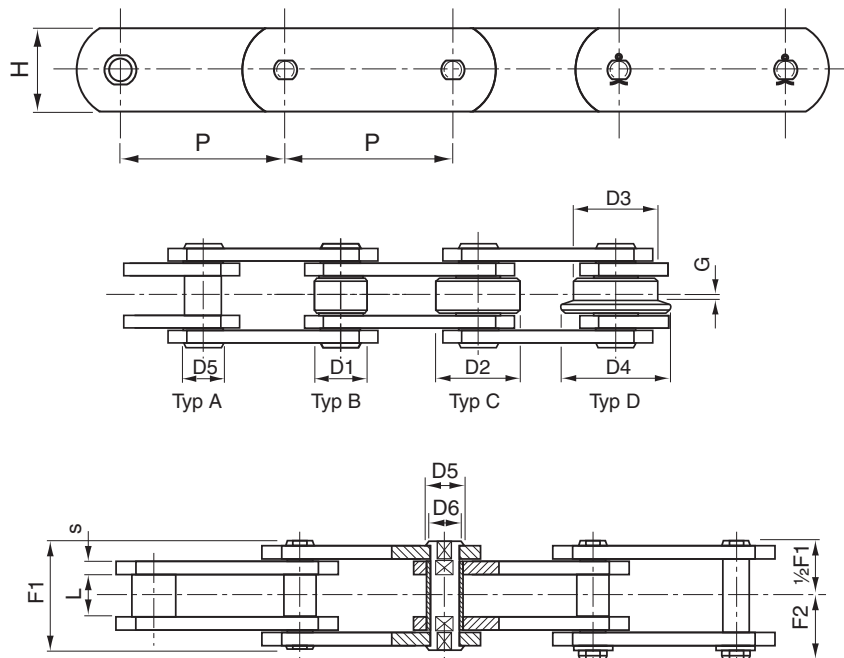

Série FV - FV Series

Dopravní řetězy metrické - Metric Conveyor Chains (DIN 8165)

Standardní provedení serie FV - Standard FV Series Solid Pin

Standardní provedení - Standard Solid Pin

Č. řetězu Chain No.	Rozteč Pitch P	L	G	H	S	F1	F2	D1	D2	D3	D4	D5	D6	Mezní zatížení Breaking Load kN	Hmotnost Mass kg/m (C)
FV40	50	18	4	25	3	36	21	20	32	40	50	15	10	42	4.0
"	63	"	"	"	"	"	"	"	"	"	"	"	"	"	3.3
"	80	"	"	"	"	"	"	"	"	"	"	"	"	"	3.0
"	100	"	"	"	"	"	"	"	"	"	"	"	"	"	2.6
"	125	"	"	"	"	"	"	"	"	"	"	"	"	"	2.3
FV63	63	22	5	30	4	45	26	26	40	50	63	18	12	64	6.4
"	80	"	"	"	"	"	"	"	"	"	"	"	"	"	5.3
"	100	"	"	"	"	"	"	"	"	"	"	"	"	"	4.7
"	125	"	"	"	"	"	"	"	"	"	"	"	"	"	4.0
"	160	"	"	"	"	"	"	"	"	"	"	"	"	"	3.5
FV90	63	25	6.5	35	5	53	30	30	48	63	78	20	14	100	10.0
"	80	"	"	"	"	"	"	"	"	"	"	"	"	"	8.6
"	100	"	"	"	"	"	"	"	"	"	"	"	"	"	7.3
"	125	"	"	"	"	"	"	"	"	"	"	"	"	"	6.5
"	160	"	"	"	"	"	"	"	"	"	"	"	"	"	5.8
"	200	"	"	"	"	"	"	"	"	"	"	"	"	"	4.8
"	250	"	"	"	"	"	"	"	"	"	"	"	"	"	4.6
FV112	100	30	7.5	40	6	62	35	32	55	72	90	22	16	120	11.2
"	125	"	"	"	"	"	"	"	"	"	"	"	"	"	9.6
"	160	"	"	"	"	"	"	"	"	"	"	"	"	"	8.3
"	200	"	"	"	"	"	"	"	"	"	"	"	"	"	7.5
"	250	"	"	"	"	"	"	"	"	"	"	"	"	"	6.7